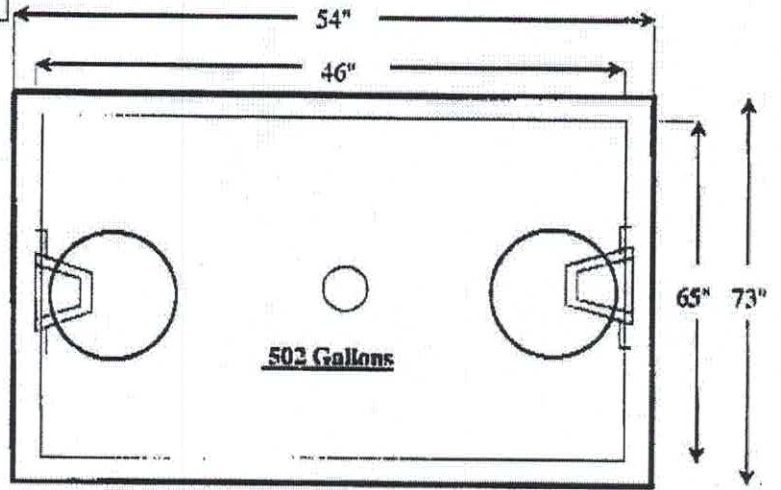

500 - Gallon Pump Tank

7500-8000/b5

TOP VIEW

Enlarged Detail

SIDE VIEW