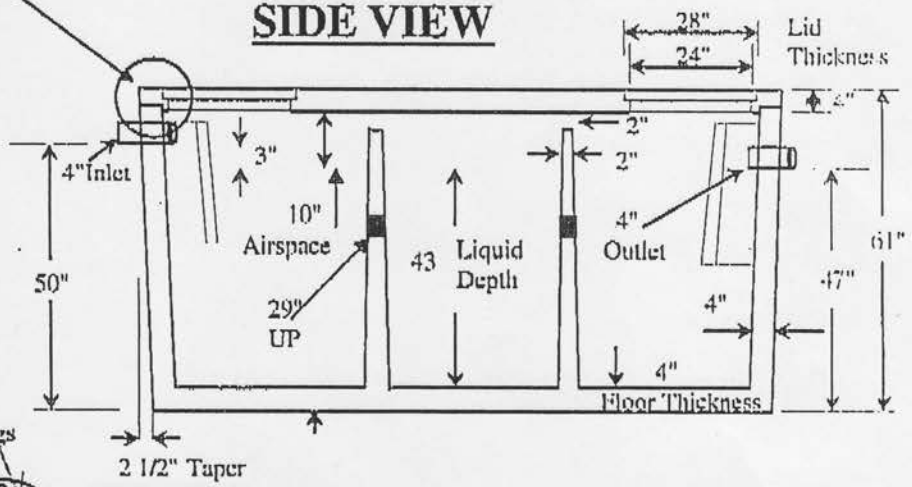

0
**1500 - Gallon
3 Compartment Septic Tank
With 500 Gallon
Pump Tank**

TOP VIEW

Enlarged Detail

SIDE VIEW