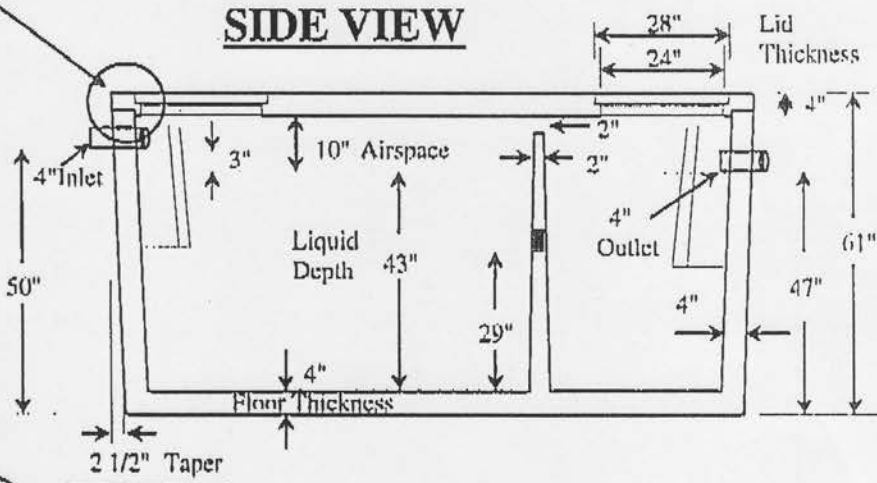

1500 - Gallon Septic Tank

TOP VIEW

Enlarged Detail

SIDE VIEW