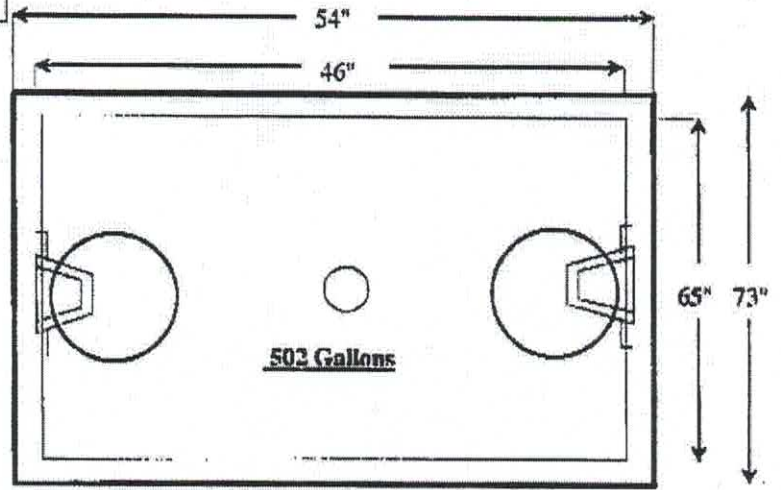

500 - Gallon Pump Tank

7500-8000/b5

TOP VIEW

Enlarged Detail

SIDE VIEW